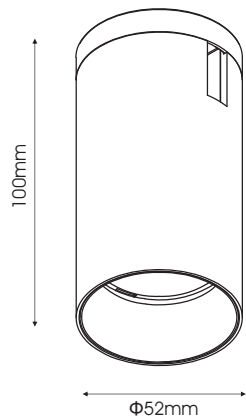

**FORMA FLEX  
SPOT 9W**

Installation Manual

**1****Attention**

Switch off the main power.

**2****3****4**